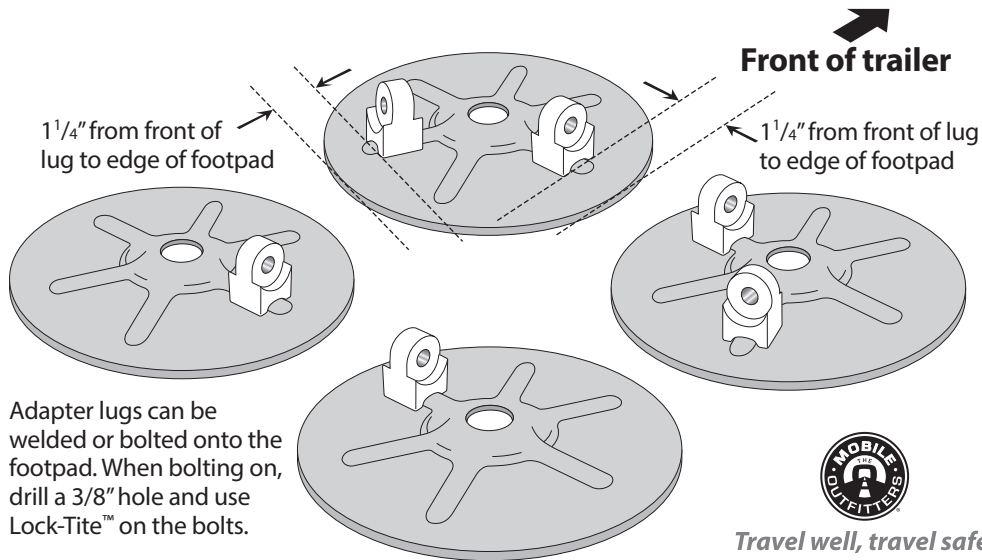

JT Strong Arm

WELDING POSITIONS FOR HYDRAULIC JACK ADAPTER LUGS.

Travel well, travel safe.

For more information on all of our RV enhancement products, visit our web site, themobileoutfitters.com.