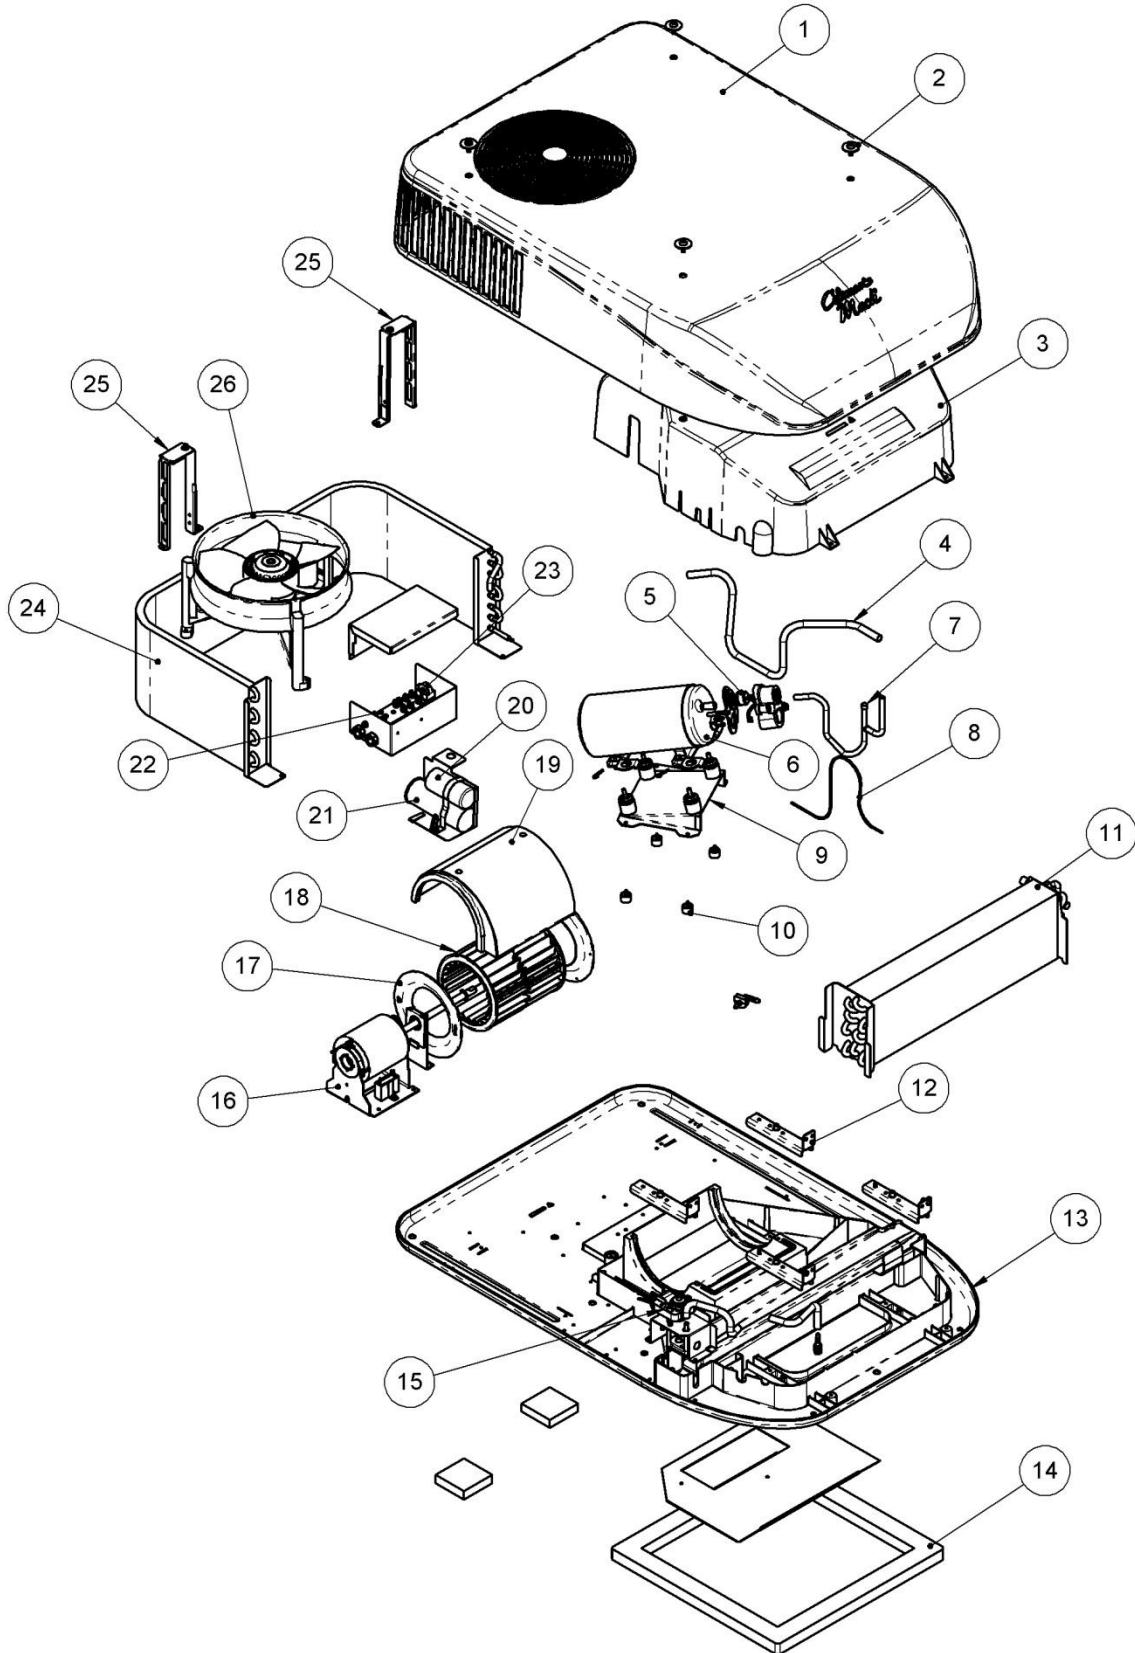

Coleman is a registered trademark of The Coleman Company, Inc. used under license. Mach is a registered trademark.

472X3B87X

CODE	USED ON MODELS	PART NUMBER	DESCRIPTION	NO. REQ.
1.	472X3B876	47233-3261 ¹	Shroud (Arctic White)	1
	472X3B879	47233-3291 ¹	Shroud (Black)	1
2.	All	6792-5111	Screw/Washer Pkg	1
3.	All	47233B535	Evaporator Top Ass'y	1
4.	All	47234B130	Suction Line	1
5.	All	1450-0321	Overload	1
6.	All	1450-4229 ²	Compressor (Tecumseh Compressor: HGBB514BAA)	1
7.	All	47233A526	Discharge Line Ass'y	1
8.	All	47233A136	Capillary Tube	1
9.	All	47233A1201	Compressor Mounting Plate	1
10.	All	47233A3172	Isolator Package	1
11.	All	1452A1951	Indoor Coil	1
12.	All	47233-510	Mounting Channel	4
13.	47223, 47273	47233C2021	Basepan (Gaskets included)	1
	47203, 47253	47233C2011	Basepan (Gaskets included)	1
14.	All	47233-3301	Gasket Package	1
15.	47223,47273	47233A3092 ³	Condensate Pump Ass'y	1
16.	All	1468B3389	ID Motor	1
17.	All	1472-004	Venturi Ring	2
18.	All	1472A1191	Blower Wheel	1
19.	All	47233A515	Scroll Top Assembly	1
20.	All	1497-6881	Start Capacitor	1
21.	All	1499-6601	Dual Capacitor	1
22.	All	47233-3031	Terminal Board	1
23.	All	1497-9021	PTCR	1
24.	All	1452A1901	Outdoor Coil	1
25.	All	47233A511	Shroud Support Bracket	2
26.	All	47233-3051	Fan Ass'y	1