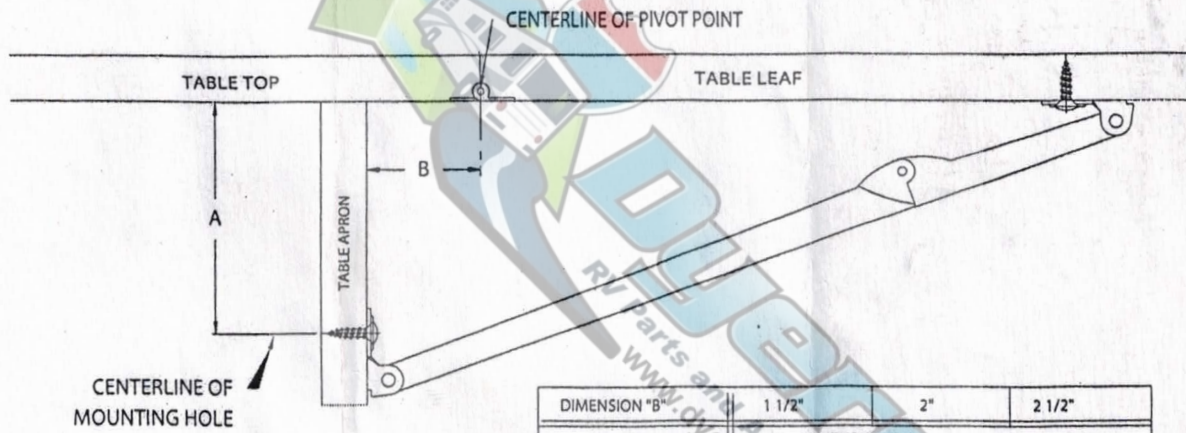

DROP LEAF SUPPORT INSTALLATION INSTRUCTIONS

DIMENSION "B"	1 1/2"	2"	2 1/2"
DLS SIZE	DIMENSION "A"		
6 INCH	2 1/8"	1 13/16"	1 5/16"
8 INCH	2 1/4"	1 15/16"	1 7/16"
10 INCH	3 9/16"	3 3/16"	2 13/16"
12 INCH	3 11/16"	3 5/16"	2 15/16"