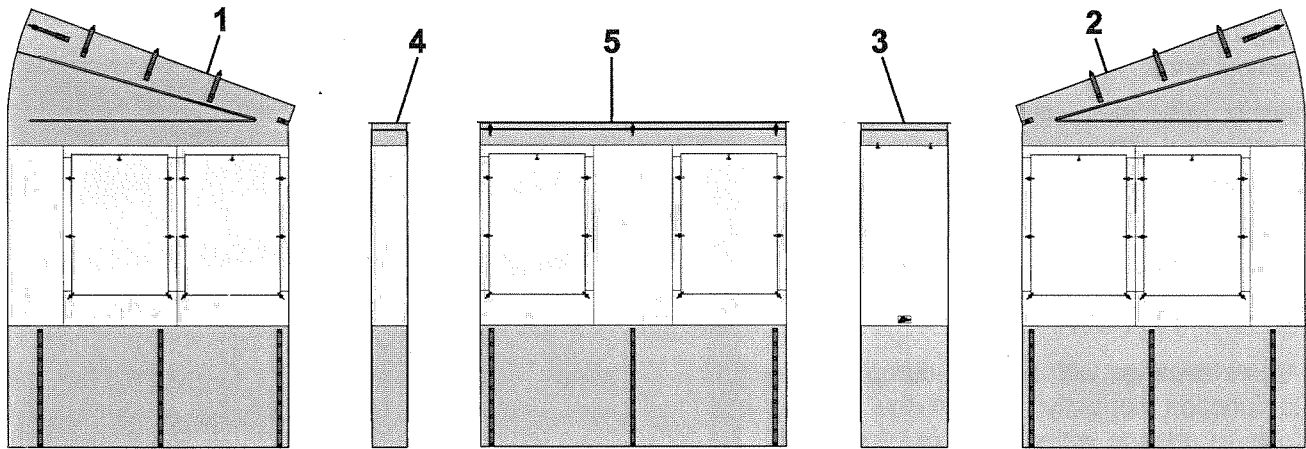

HARDWARE & ACCESSORIES

VACATION'R ILLUSTRATED PARTS LIST

BV501

Item	Part Number	Description	Notes
1	R062792-001	Side Panel, LH	
2	R062792-001	Side Panel, RH	
3	R062789-001	Door Panel	2
4	R062790-001	Panel Insert, 12"	2
5	R062793-010	Front Panel	10' Room 2
	R062793-012	Front Panel	12' Room 2
	R062793-014	Front Panel	14' Room 2
	R062793-016	Front Panel	16' Room 2
	R062793-018	Front Panel	18' Room 2
	R062793-020	Front Panel	20' Room 2
6	R001742	Bag, Vacation'r	
7	R001776	Wall Seal, complete	pkg of 2
8	R062785-003	Skirt, 6.5meter	
9	901076	Skirt Clip	pkg of 2
10	901078	Ball Bungee, 12"	pkg of 2
11	901077	Rail Clamp Kit	
12	R001706	Strap Hook, used with 1" web strap	
13	R001707	Canopy Clamp, used with 1 1/2" web strap	
14	901082	Stakes	pkg of 6 with bag

Notes: 1. Components shown are for rooms manufactured in 2012 & ON.
 2. Panels come complete with zipper insert.