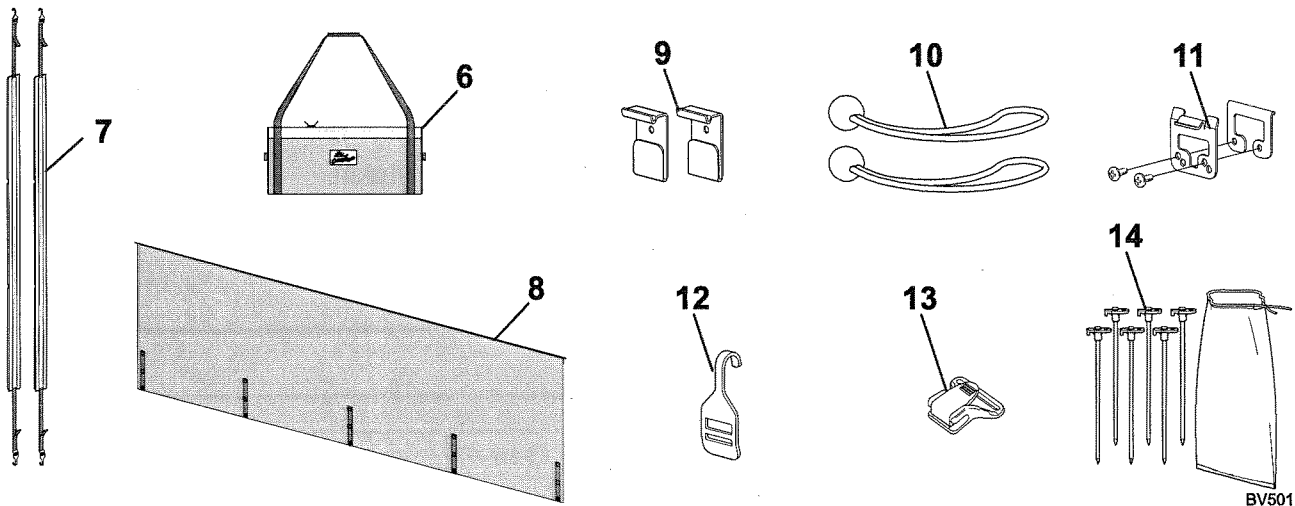

HARDWARE & ACCESSORIES

VACATION'R ILLUSTRATED PARTS LIST

BV501

Item	Part Number	Description	Notes
1	R062792-001	Side Panel, LH	
2	R062792-001	Side Panel, RH	
3	R062789-001	Door Panel	2
4	R062790-001	Panel Insert, 12"	2
5	R062793-010	Front Panel	10' Room 2
	R062793-012	Front Panel	12' Room 2
	R062793-014	Front Panel	14' Room 2
	R062793-016	Front Panel	16' Room 2
	R062793-018	Front Panel	18' Room 2
	R062793-020	Front Panel	20' Room 2
6	R001742	Bag, Vacation'r	
7	R001776	Wall Seal, complete	pkg of 2
8	R062785-003	Skirt, 6.5meter	
9	901076	Skirt Clip	pkg of 2
10	901078	Ball Bungee, 12"	pkg of 2
11	901077	Rail Clamp Kit	
12	R001706	Strap Hook, used with 1" web strap	
13	R001707	Canopy Clamp, used with 1 1/2" web strap	
14	901082	Stakes	pkg of 6 with bag

Notes: 1. Components shown are for rooms manufactured in 2012 & ON.
 2. Panels come complete with zipper insert.