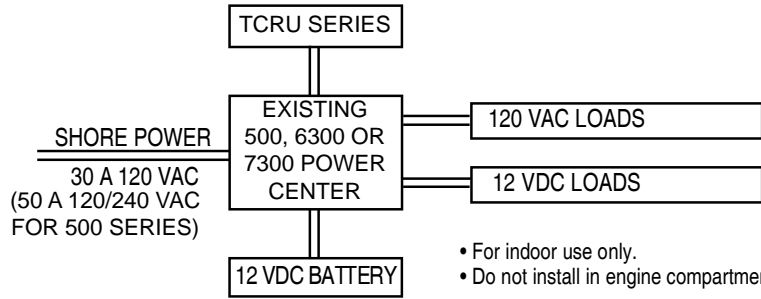

TempAssure Charging Built In!

Included Accessories

11 Position 100ADC Fuse Block with blown fuse indicators.

25 Foot Battery Temperature Probe

500 Series Upgrade Example
Door Removed to Show Detail

**Active Power Factor
Correction
on 65 and 75 Amp Models
Allows all Units to Operate
on a 120VAC 15 Amp
Branch Circuit!**

TYPICAL INSTALLATION

- For indoor use only.
- Do not install in engine compartment.

Voltage vs. temperature curves for the Parallax Power Supply® TempAssure™ temperature compensated battery charging system.†