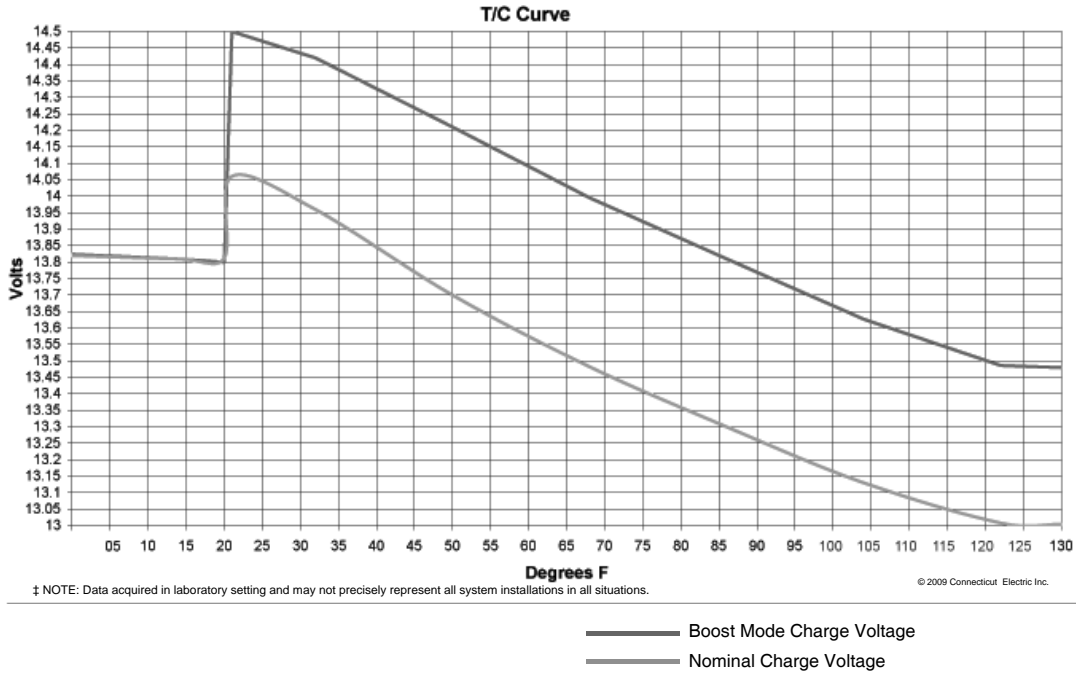

5400 Series Specifications

MODEL NUMBER	ITEM DESCRIPTION	AC INPUT		DC OUTPUT		DIMENSIONS			WEIGHT
		VOLTS	WATTS	VOLTS	AMPS	H	W	D	
TCRU45	45 AMP CONVERTER CHARGER WITH TEMPERATURE COMPENSATION	105-130 60Hz	775	SEE T/C Curve Chart Above	45	4-1/2"	11-1/2"	10-1/2"	9.25 lbs.
TCRU55	55 AMP CONVERTER CHARGER WITH TEMPERATURE COMPENSATION	105-130 60Hz	975	SEE T/C Curve Chart Above	55	4-1/2"	11-1/2"	10-1/2"	9.25 lbs.
TCRU65	65 AMP CONVERTER CHARGER WITH TEMPERATURE COMPENSATION	105-130 60Hz	1090	SEE T/C Curve Chart Above	65	4-1/2"	11-1/2"	10-1/2"	9.25 lbs.
TCRU75	75 AMP CONVERTER CHARGER WITH TEMPERATURE COMPENSATION	105-130 60Hz	1260	SEE T/C Curve Chart Above	75	4-1/2"	11-1/2"	10-1/2"	9.25 lbs.

Corporate Offices
100 W. 11th. St
Suite 100
Anderson, IN 46016
Phone: 800-730-2557
FAX: 765-608-5235