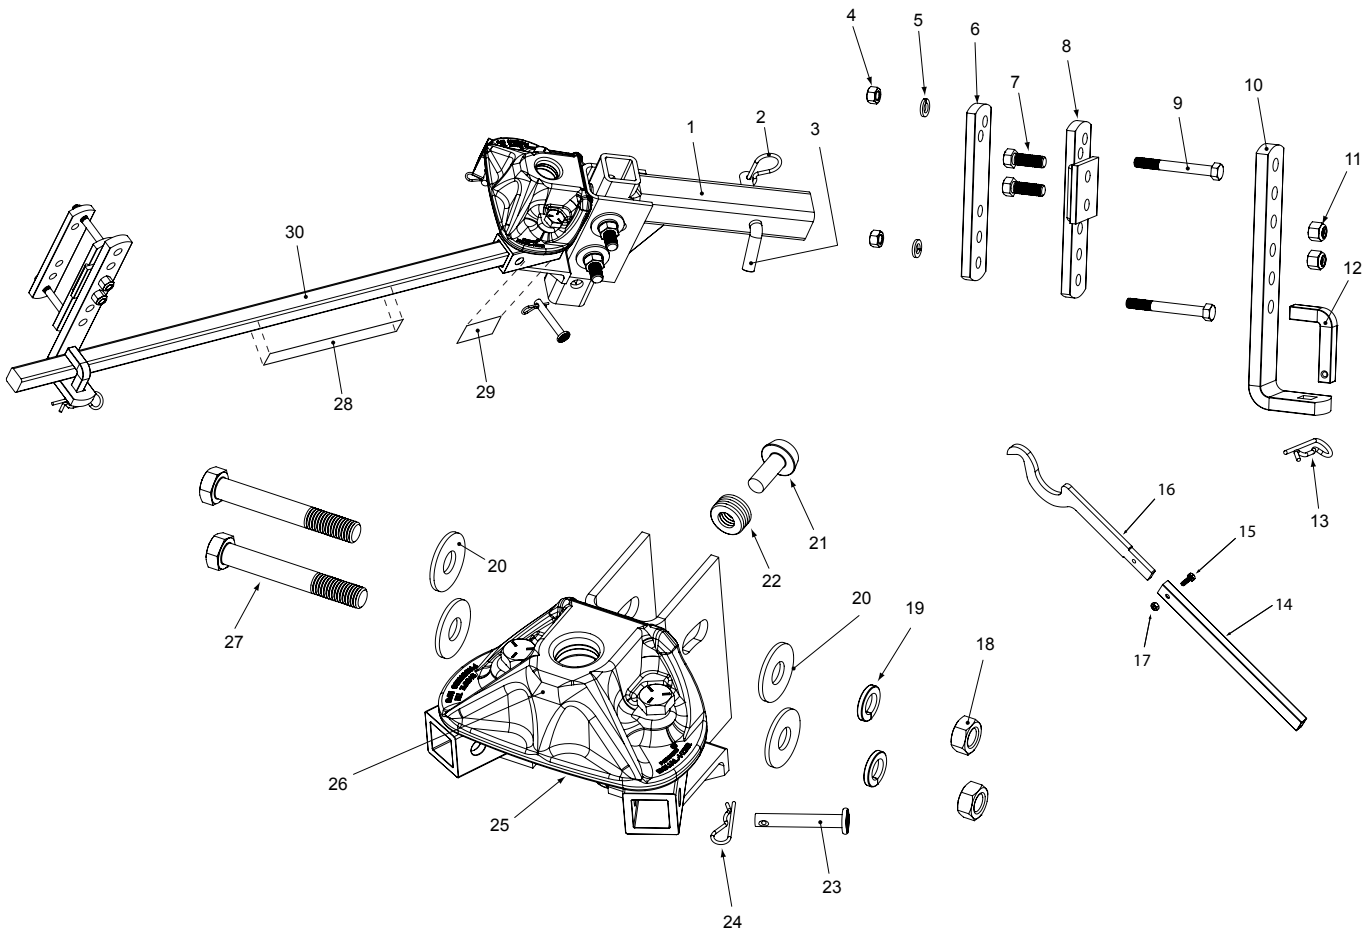

Parts Breakdown 4K Model

4K Models

Item #	Part Number	Part Description	Qty.
1	90-02-4140	Adjustable Shank	1
2	90-04-9224	Hitch Pin Clip	1
3	90-03-9220	Hitch Pin	1
4	90-03-9475	3/8" Nut	4
5	90-03-9490	3/8" Lock Washer	4
6	90-02-5240	Inside Link Plate	2
7	90-03-9480	7/16" x 1-1/4" Bolt	4
8	90-02-5340	Outside Link Plate	2
9	90-03-9470	3/8" x 3-1/4" Bolt	4
10	90-02-5140	L-Bracket	2
11	90-03-9486	7/16" Nylock Nut	4
12	90-03-9460	L-Pin	2
13	90-04-9208	L-Pin Clip	2
14	90-03-6200	Snap-up Handle	1
15	90-04-9240	1/4" Snap-up Bolt	1
16	90-03-6140	Snap-up Hook	1

continued

17	90-04-9244	1/4" Snap-up Nut	1
18	90-03-9425	5/8" Nut	2
19	90-03-9420	5/8" Lock Washer	2
20	90-03-9415	5/8" Flat Washer	4
21	90-03-9105	Spacer Rivet	1
22	90-04-9110	Spacer Washer	6
23	90-03-9212	Socket Pin	2
24	90-04-9216	Socket Pin Clip	2
25	90-03-9700	Angle Set Bolt	1
26	90-02-0400	400 / 4,000 lb. Head	1
27	90-03-9410	5/8" x 4-1/2" Bolt	2
28	BD043	4,000 lb. Arm Sticker	2
29	BD035	Socket Warning Sticker	2
30	90-02-0499	4,000 lb. Spring Arm	2