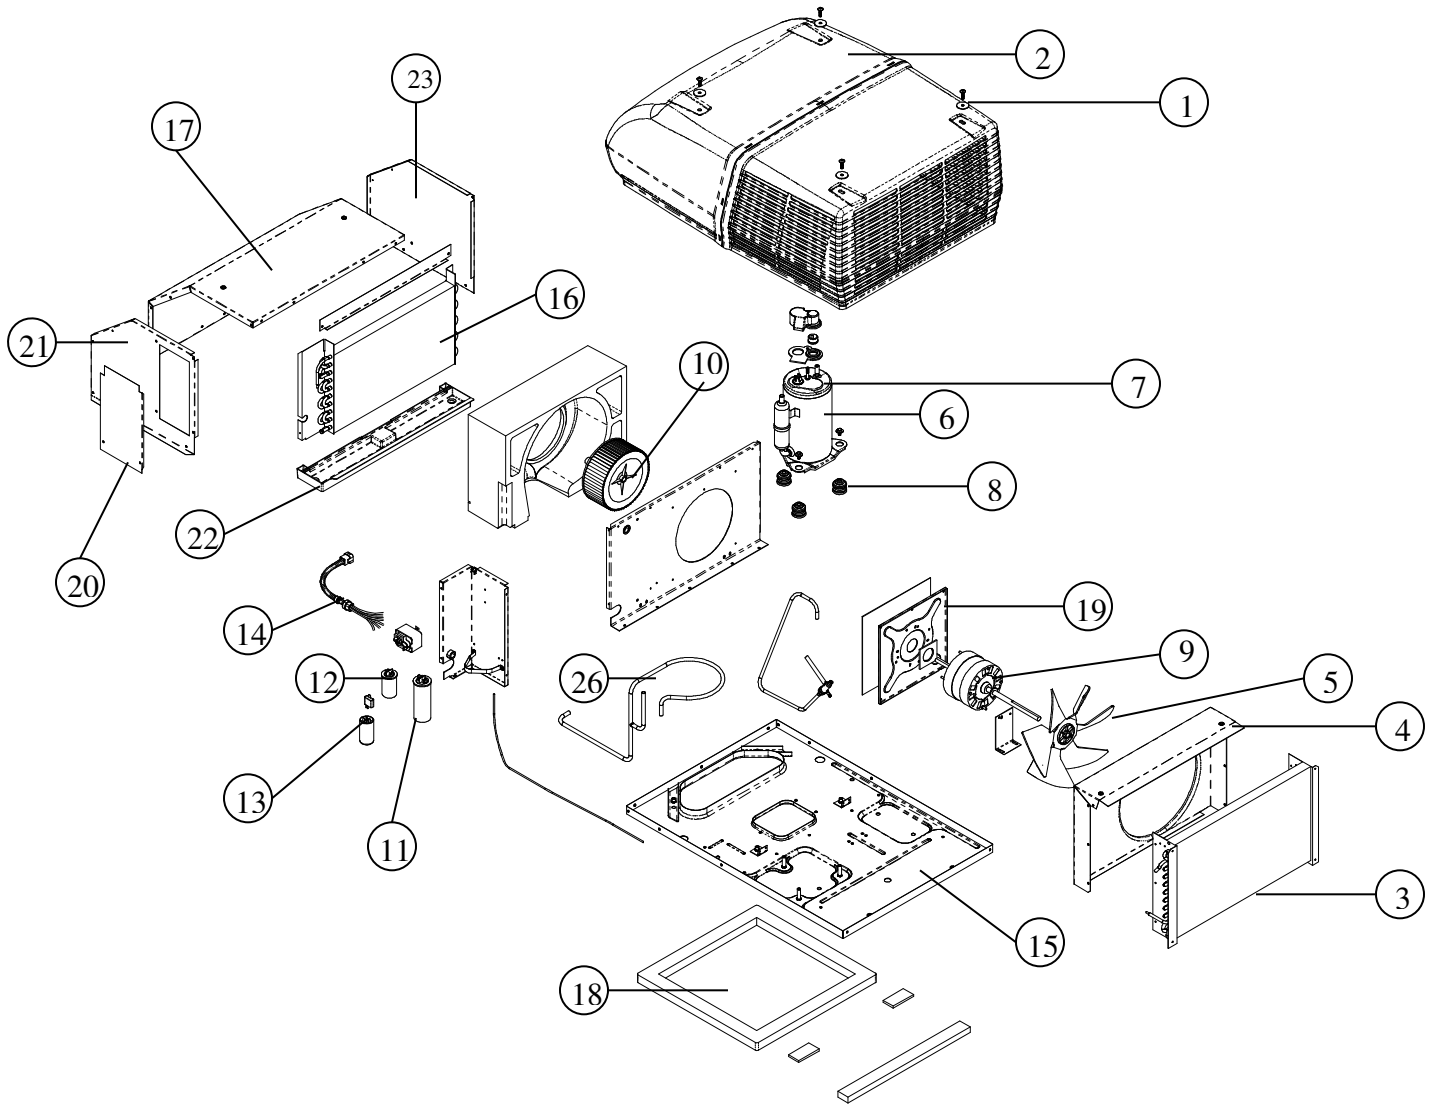

**REPAIR PARTS LIST
FOR
482X8C96X
SERIES**

(48208C966, 48208C969, 48268C966, 48268C969)

WARRANTY INFORMATION

PARTS RETURN

“Air Conditioning” in-warranty parts subject to return to Airxcel, Inc. must be sent prepaid to the following address. Always include your company’s claim or work order along with the Airxcel, Inc. invoice generated from the shipment of the replacement part.

Coleman is a registered trademark of The Coleman Company, Inc. used under license. Mach is a registered trademark.

482X8C96X

RV Products Division

CODE	USED ON MODELS	PART NUMBER	DESCRIPTION	NO. REQ.
1.	All	6792-5111	Screw Nut & Washer (4 Pkg.)	1
2.	966	8335A5261	Shroud (Arctic White/Arctic White)	1
	969	8335A5291	Shroud (Black/Black)	1
3.	All	1452A191	Condenser Coil	1
4.	All	6792-1071	Fan Shroud	1
5.	All	6733-3221	Fan Blade (6 Blade, 11 Dia., 40 Degree Pitch, .50 Dia. Bore)	1
6.	All	1450-4149	Compressor (Rechi - 44A231B)	1
7.	All	1450-0261	Overload	1
8.	All	6759-3081	Compressor Mounting Pkg. (3/Pkg.)	1
9.	All	1468-3109	Motor (115V, 60 HZ)	1
10.	All	1472-1091	Impellor	1
11.	All	1499-5761	Run Capacitor (60 Mfd/370V)	1
12.	All	1499-5461	Fan Capacitor (7.5 Mfd/370V)	1
13.	All	8333A9021	Start Device Pkg. (includes start capacitor and PTCR device)	1
14.	All	48203-3751	Conduit & Wiring Assembly (6 wires)	1
15.	All	8333B1011	Basepan (with foam scroll)	1
16.	All	1452-108	Evaporator Coil	1
17.	All	8333A5061	Evaporator Cover Assembly with Insulation	1
ns.	All	8335A3841	Filler Pad – Condenser Air Seal	1
18.	All	8332-3301	Gasket Pkg.	1
19.	All	8333-5151	Motor Mount & Shaft Seal Kit	1
20.	All	8333-109	Wirebox Door	1
21.	All	8333-505	Side Panel Right with Insulation	1
22.	All	8335A3501	Drain Pan	1
23.	All	8333-507	Side Panel Left with Insulation	1
ns	All	8333B1551	Shroud Bracket	3