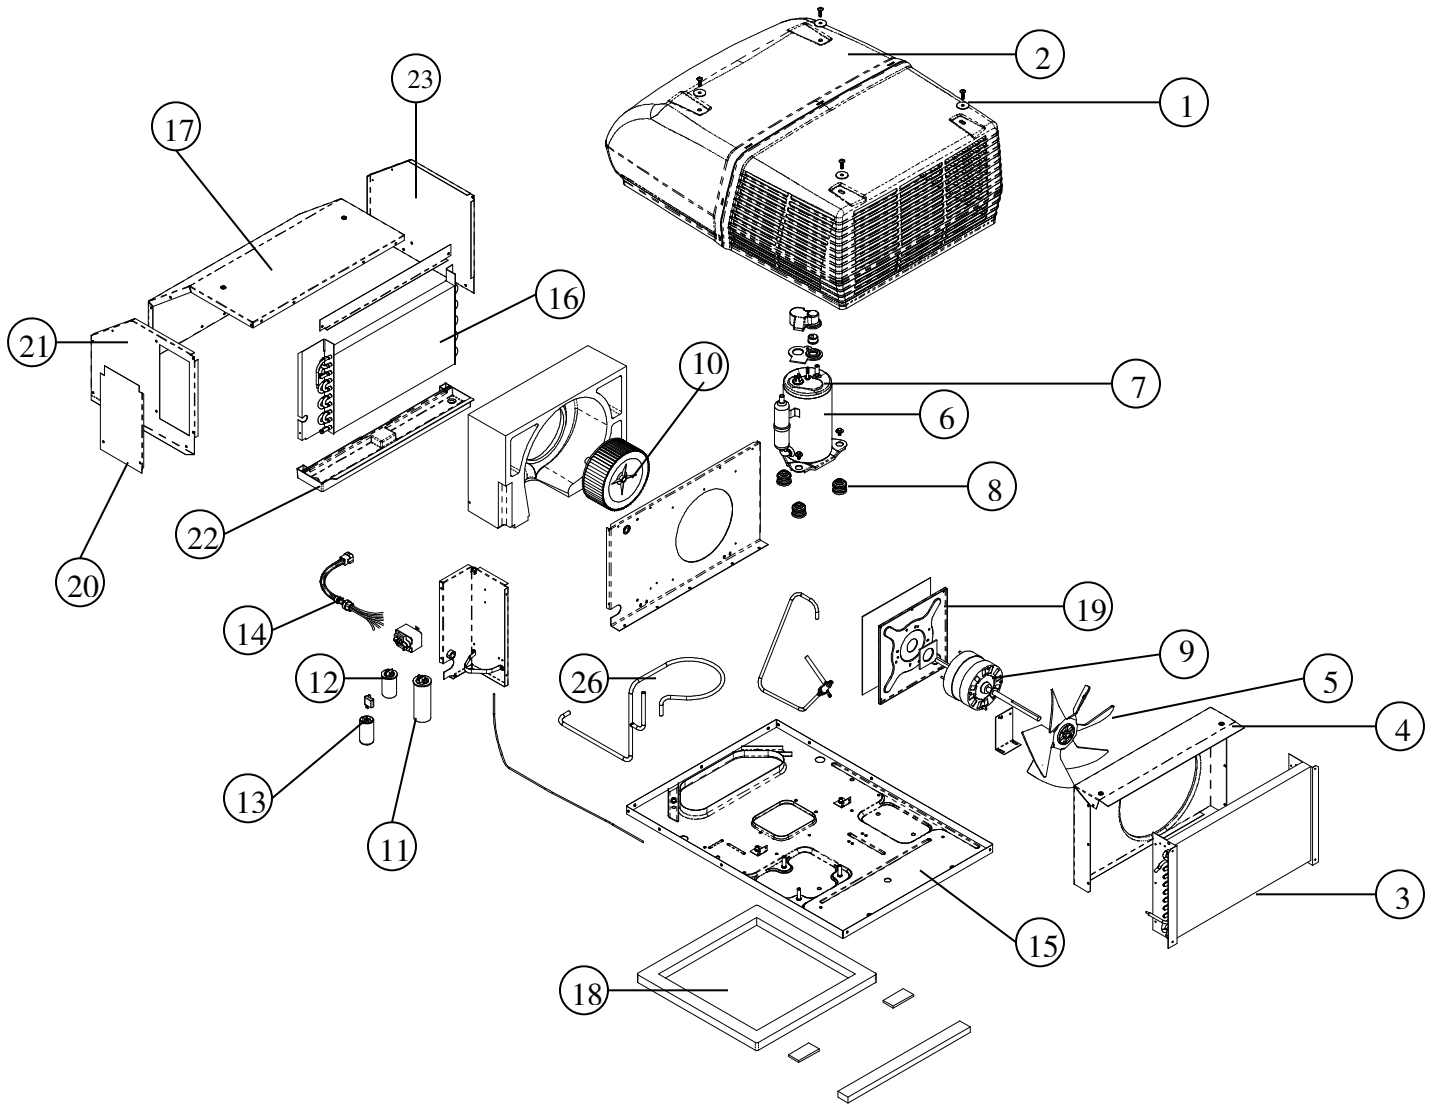

**REPAIR PARTS LIST
FOR
482X8C96X
SERIES**

(48208C966, 48208C969, 48268C966, 48268C969)

WARRANTY INFORMATION

PARTS RETURN

“Air Conditioning” in-warranty parts subject to return to Airxcel, Inc. must be sent prepaid to the following address. Always include your company’s claim or work order along with the Airxcel, Inc. invoice generated from the shipment of the replacement part.

Coleman is a registered trademark of The Coleman Company, Inc. used under license. Mach is a registered trademark.

482X8C96X

RV Products Division

CODE	USED ON MODELS	PART NUMBER	DESCRIPTION	NO. REQ.
1.	All	6792-5111	Screw Nut & Washer (4 Pkg.)	1
2.	966	8335A5261	Shroud (Arctic White/Arctic White)	1
	969	8335A5291	Shroud (Black/Black)	1
3.	All	1452A191	Condenser Coil	1
4.	All	6792-1071	Fan Shroud	1
5.	All	6733-3221	Fan Blade (6 Blade, 11 Dia., 40 Degree Pitch, .50 Dia. Bore)	1
6.	All	1450-4149	Compressor (Rechi - 44A231B)	1
7.	All	1450-0261	Overload	1
8.	All	6759-3081	Compressor Mounting Pkg. (3/Pkg.)	1
9.	All	1468-3109	Motor (115V, 60 HZ)	1
10.	All	1472-1091	Impellor	1
11.	All	1499-5761	Run Capacitor (60 Mfd/370V)	1
12.	All	1499-5461	Fan Capacitor (7.5 Mfd/370V)	1
13.	All	8333A9021	Start Device Pkg. (includes start capacitor and PTCR device)	1
14.	All	48203-3751	Conduit & Wiring Assembly (6 wires)	1
15.	All	8333B1011	Basepan (with foam scroll)	1
16.	All	1452-108	Evaporator Coil	1
17.	All	8333A5061	Evaporator Cover Assembly with Insulation	1
ns.	All	8335A3841	Filler Pad – Condenser Air Seal	1
18.	All	8332-3301	Gasket Pkg.	1
19.	All	8333-5151	Motor Mount & Shaft Seal Kit	1
20.	All	8333-109	Wirebox Door	1
21.	All	8333-505	Side Panel Right with Insulation	1
22.	All	8335A3501	Drain Pan	1
23.	All	8333-507	Side Panel Left with Insulation	1
ns	All	8333B1551	Shroud Bracket	3