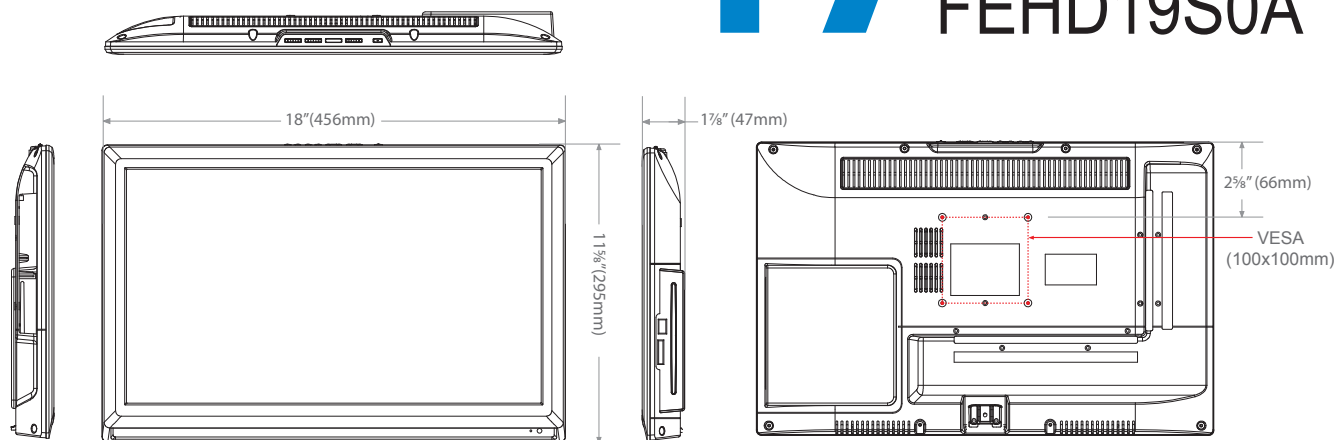

19" LED HD TV/DVD COMBO 12V FEHD19S0A

Panel Specifications

Screen Size	19"
Resolution	1366 x 768
Refresh Rate	60Hz
Contrast Ratio	1000:1
View Angle	170 degree/160 degree

Broadcasting System

Analog	NTSC
Digital	ATSC